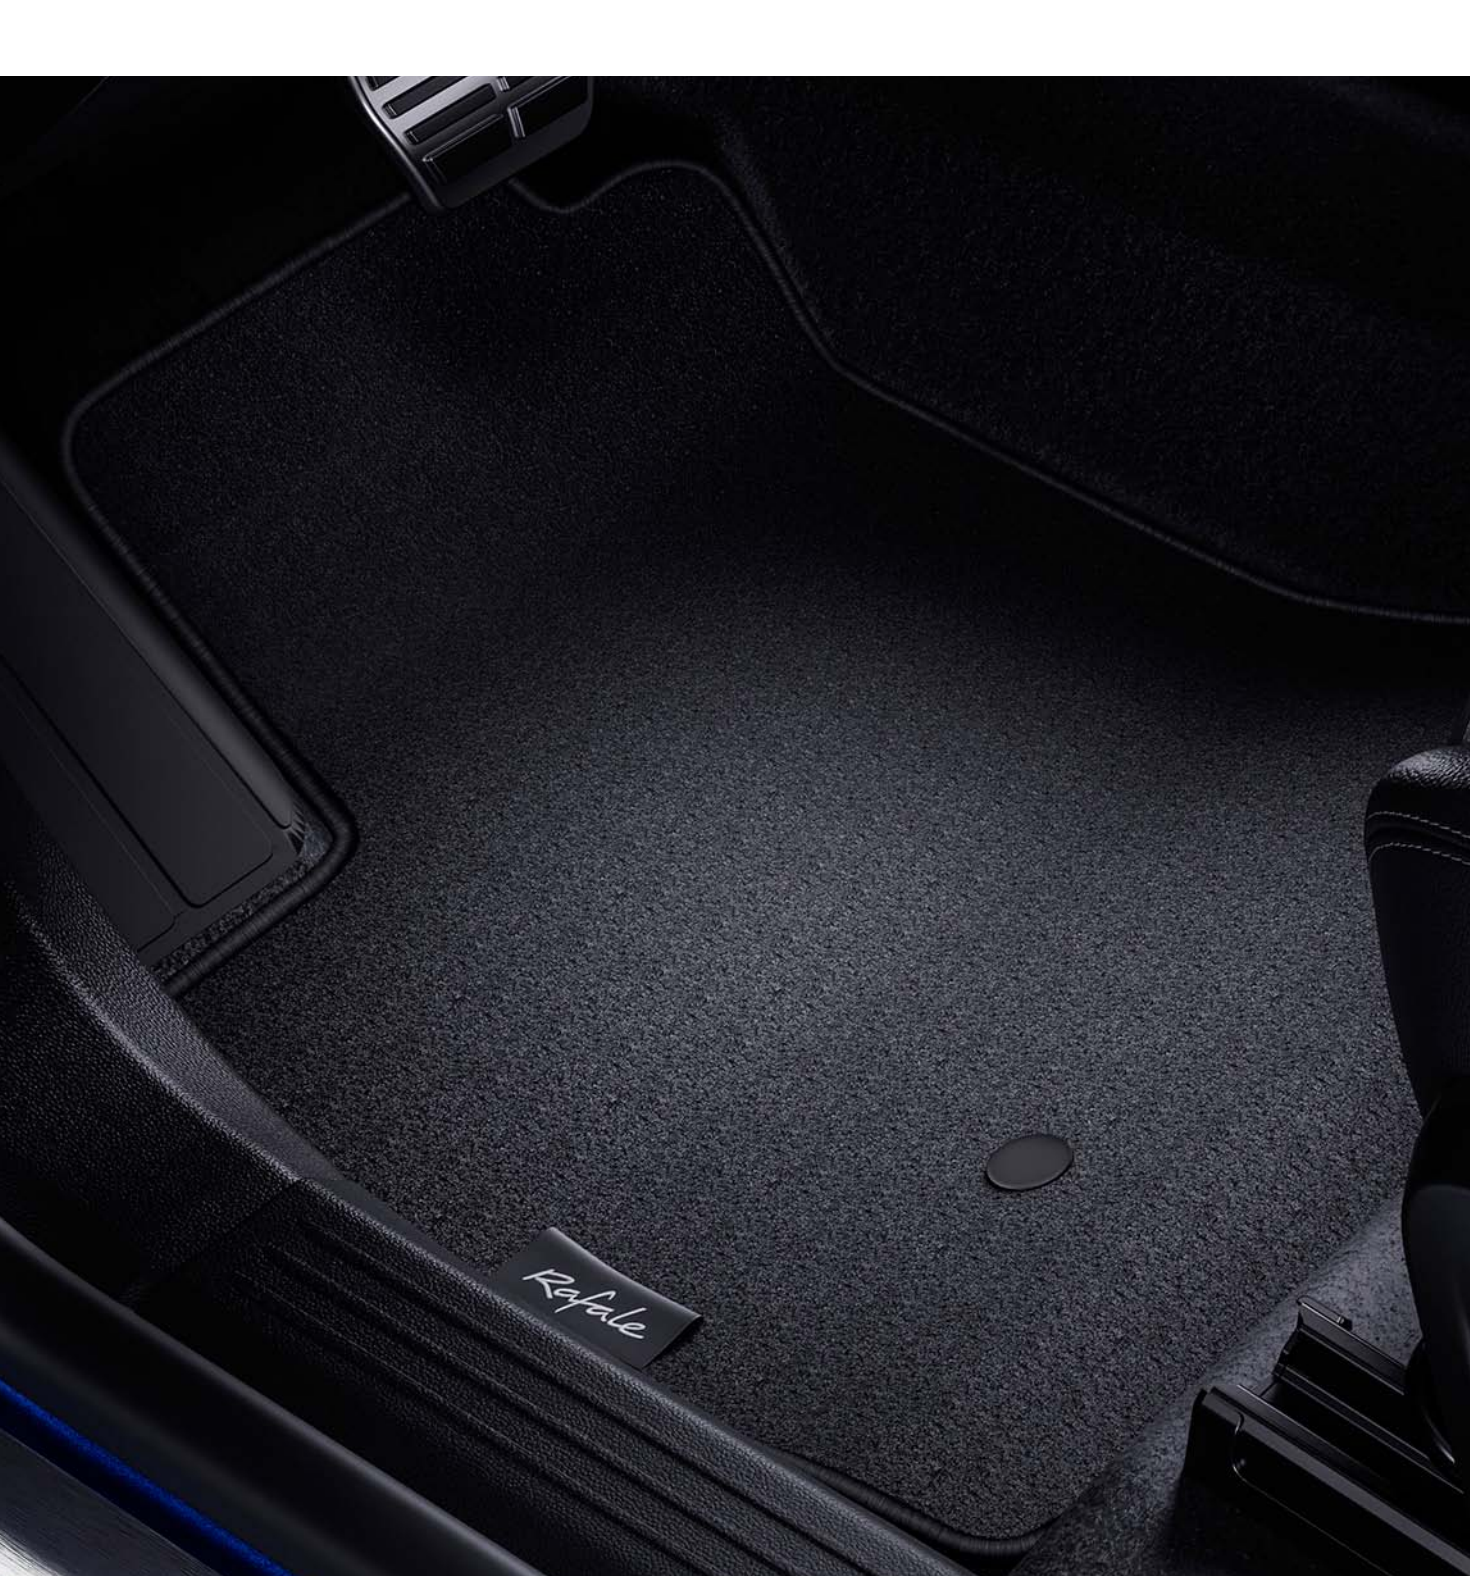

comfort textile mats