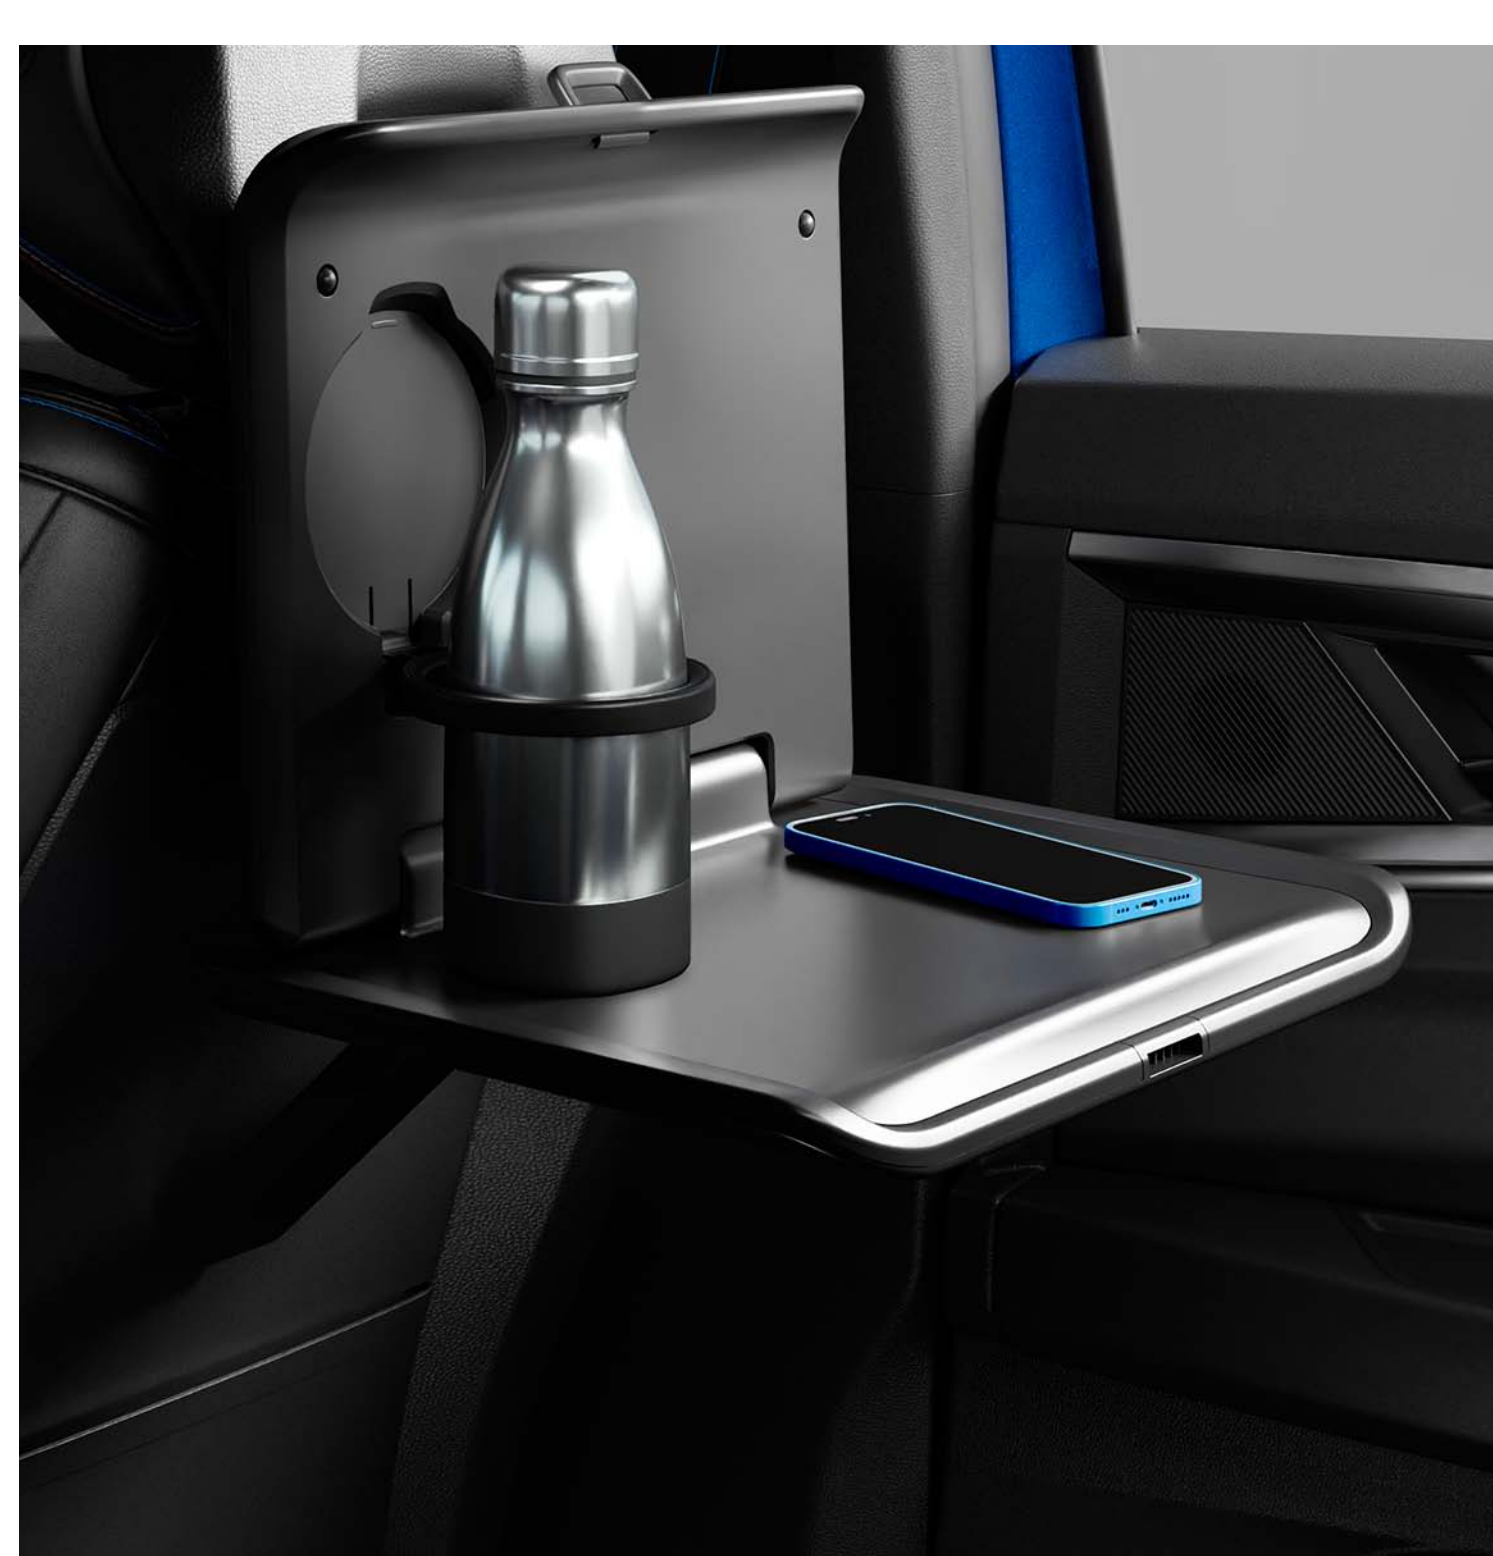

rear tray on multifunction system