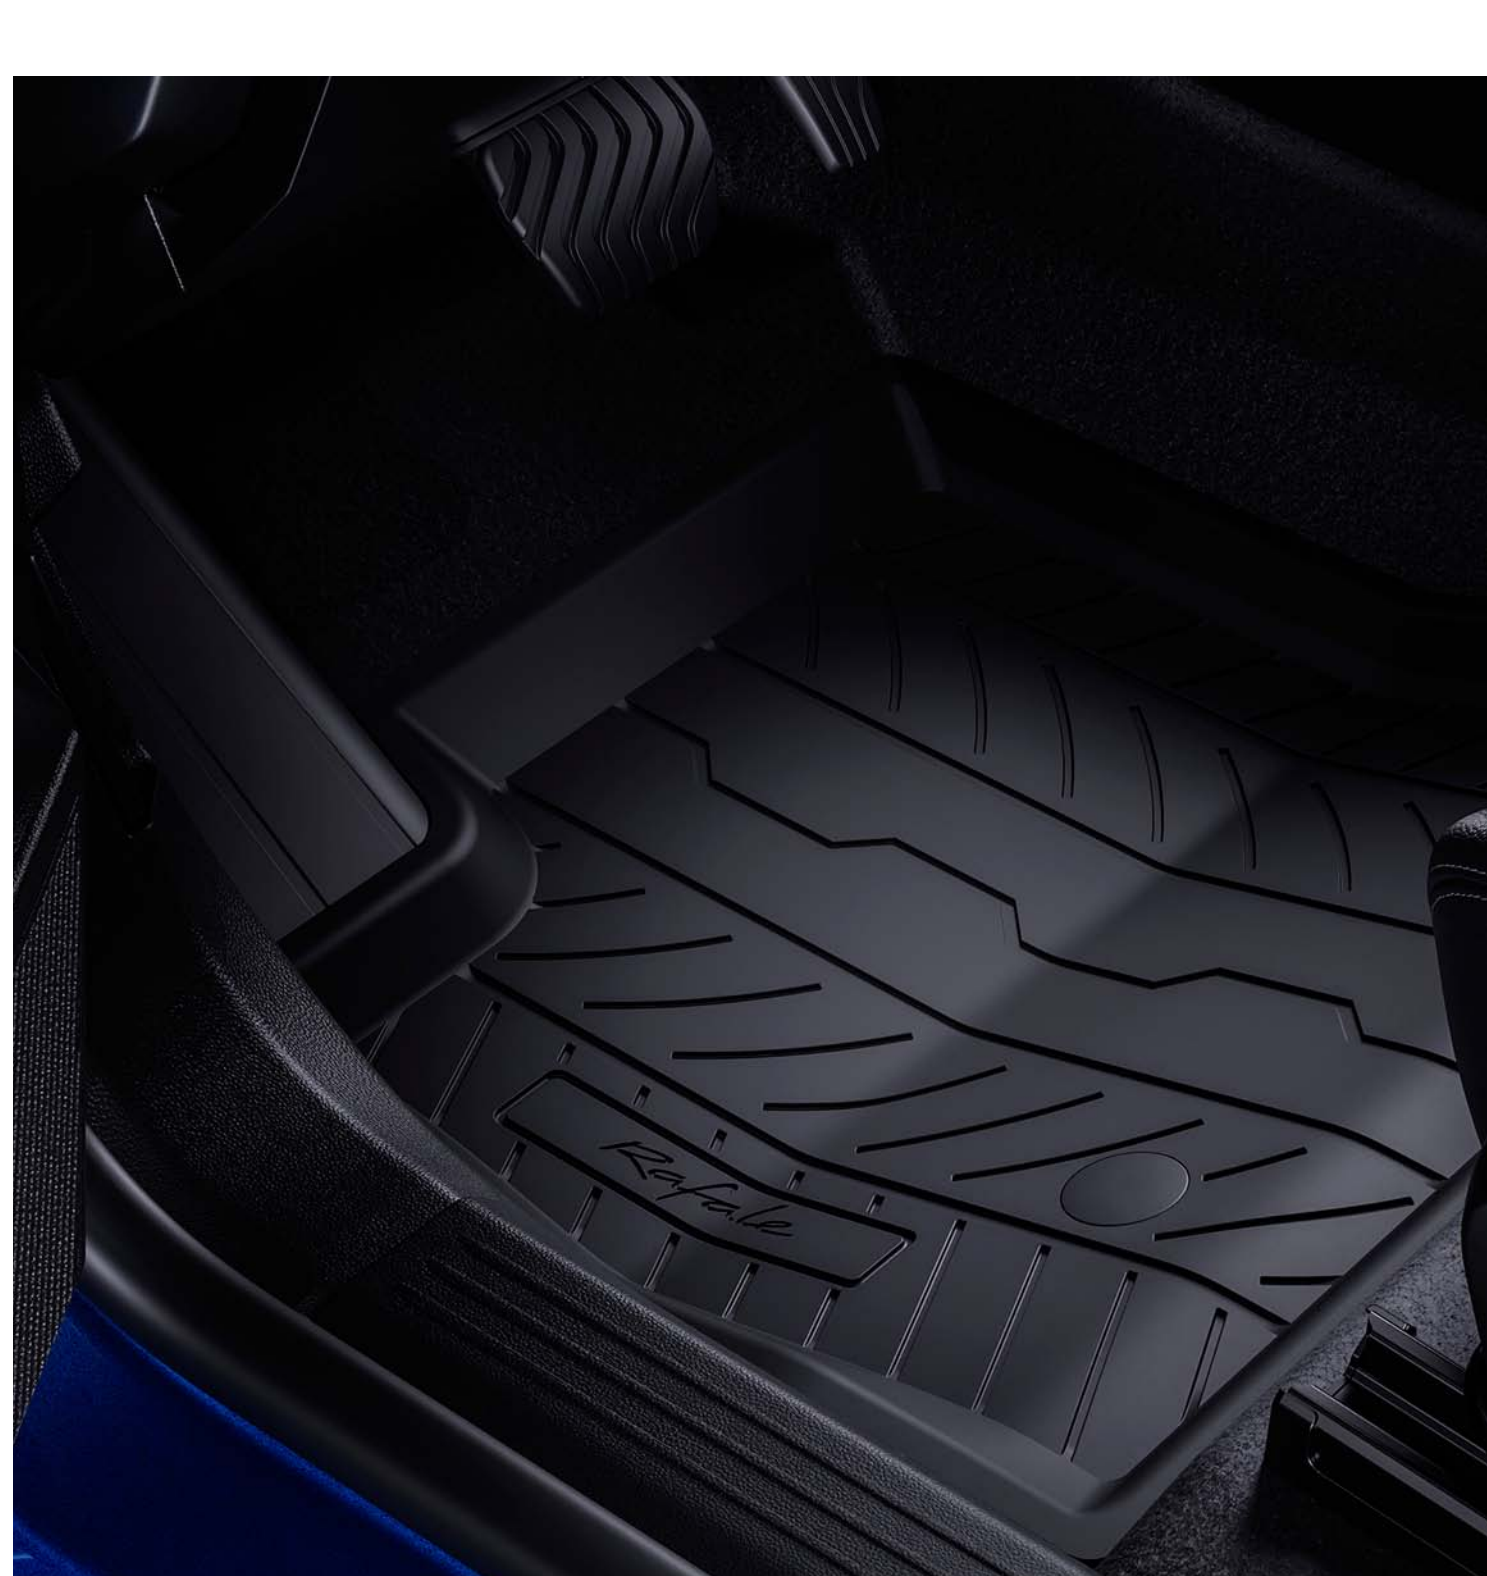

rubber mats

[download the PDF (6 MB) of equipment list](#)

[more products available at renault.fr/accessoires](https://renault.fr/accessoires)

WARNING!
LINKS TO PDFS AND/OR URLS TO BE ADDED BY THE COUNTRY

[configure and order →](#)